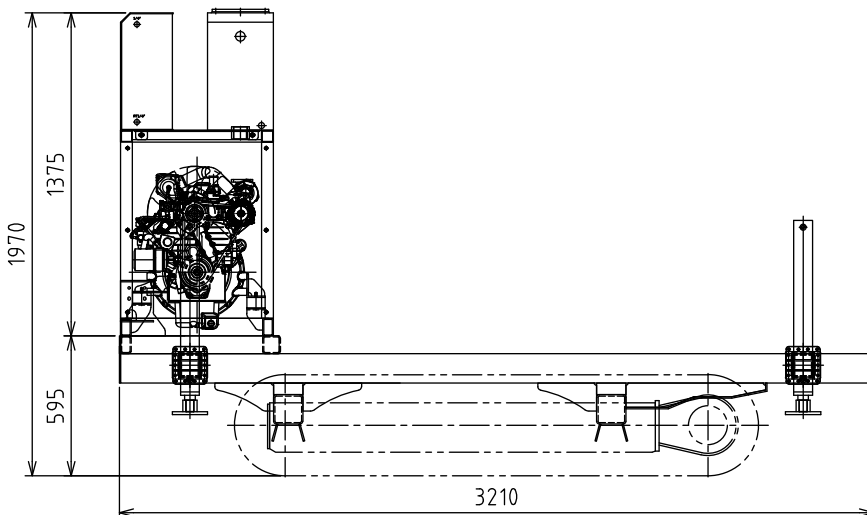

BATTERY ISOLATOR

4 X LEVELLING JACK LEGS

3,000KG PAYLOAD

DRY WEIGHT (BASE MODEL) 3,000KG

NEW OR
USED
AVAILABLE

McCULLOCHS
DRILLING & BORING

**DISCOVER OUR
CAPABILITIES**

Call: +61 3 5445 6900
Email: sales@mccullochs.com.au
Visit: mccullochsdrilling.com