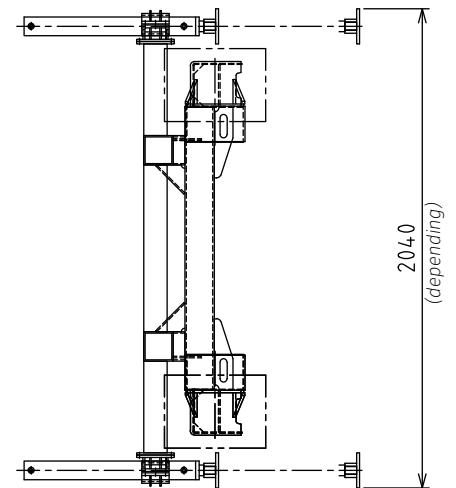

BATTERY ISOLATOR

4 X LEVELLING JACK LEGS

3,000KG PAYLOAD

DRY WEIGHT (BASE MODEL) 3,000KG

NEW OR
USED
AVAILABLE

McCULLOCHS
DRILLING & BORING

**DISCOVER OUR
CAPABILITIES**

Call: +61 3 5445 6900
Email: sales@mccullochs.com.au
Visit: mccullochsdrilling.com