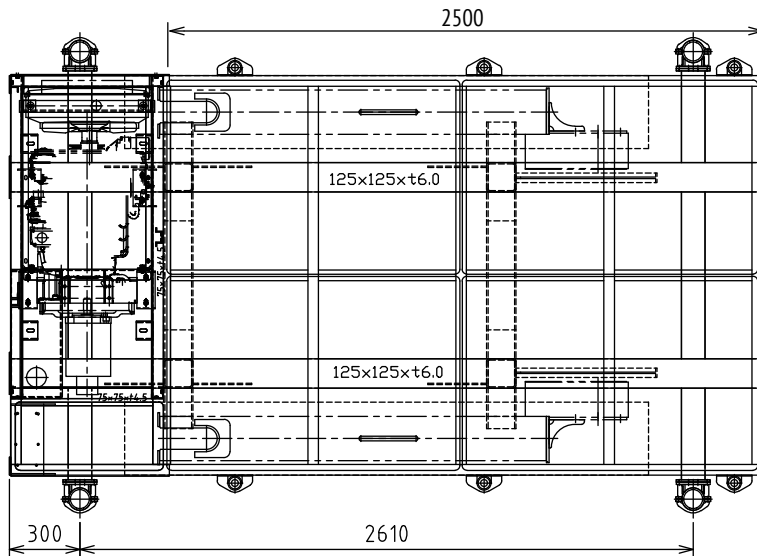

BATTERY ISOLATOR

4 X LEVELLING JACK LEGS

3,000KG PAYLOAD

DRY WEIGHT (BASE MODEL) 3,000KG

NEW OR
USED
AVAILABLE

McCULLOCHS
DRILLING & BORING

**DISCOVER OUR
CAPABILITIES**

Call: +61 3 5445 6900
Email: sales@mccullochs.com.au
Visit: mccullochsdrilling.com